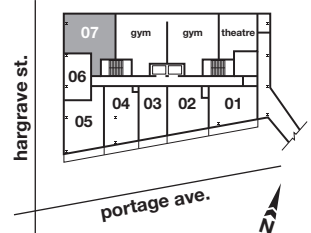

C7

two bedroom
858 sq.ft.

I denotes exposed steel column

floors 3-5

floor 2

glasshouse
skylofts in the city