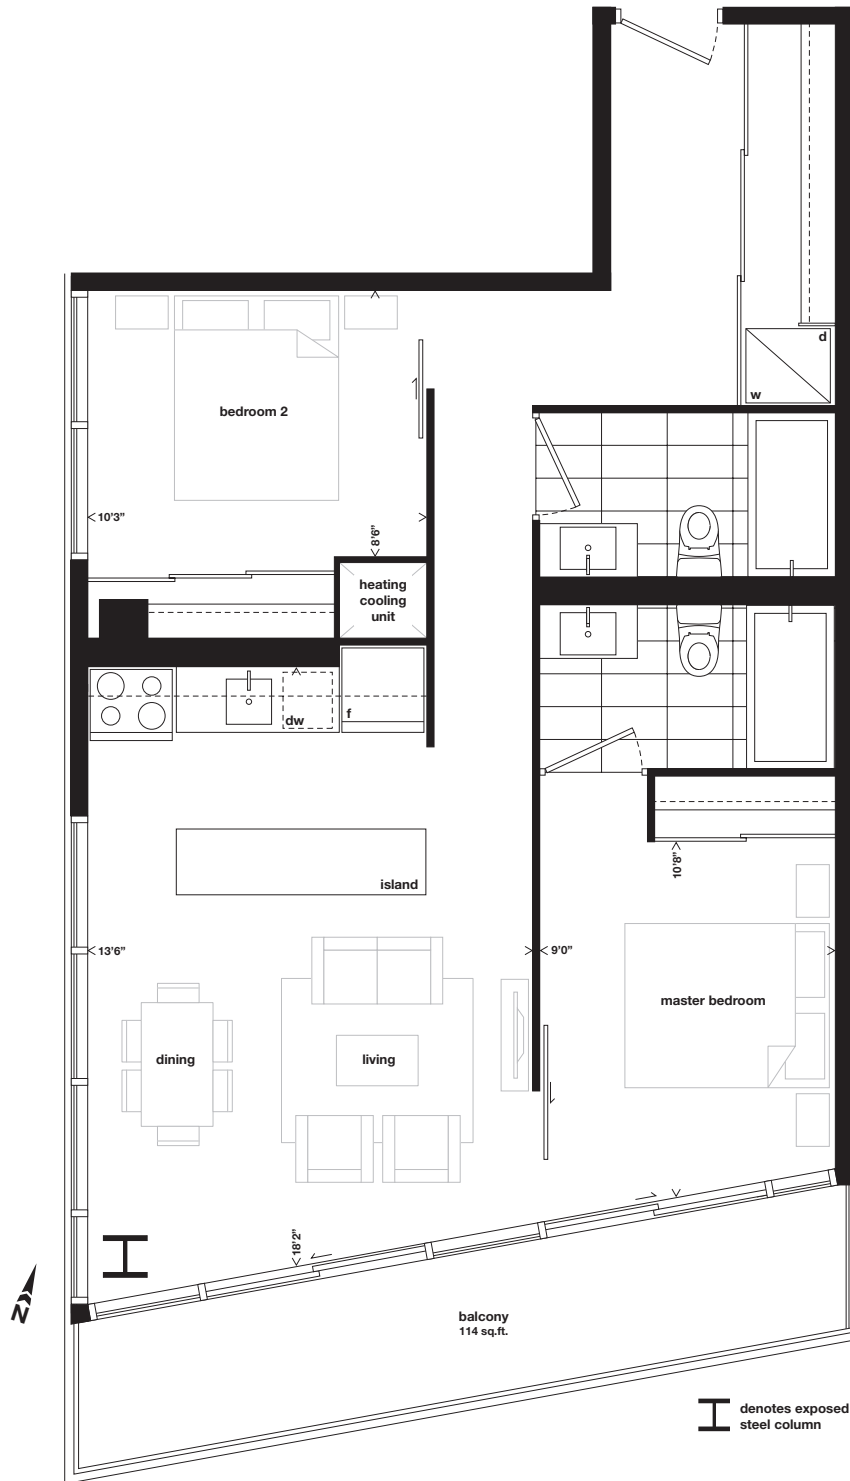

c5

two bedroom
761 sq.ft.
plus 114 sq.ft. balcony

glasshouse
skylofts in the city

All sizes and specifications are subject to change without notice. E.&O.E.