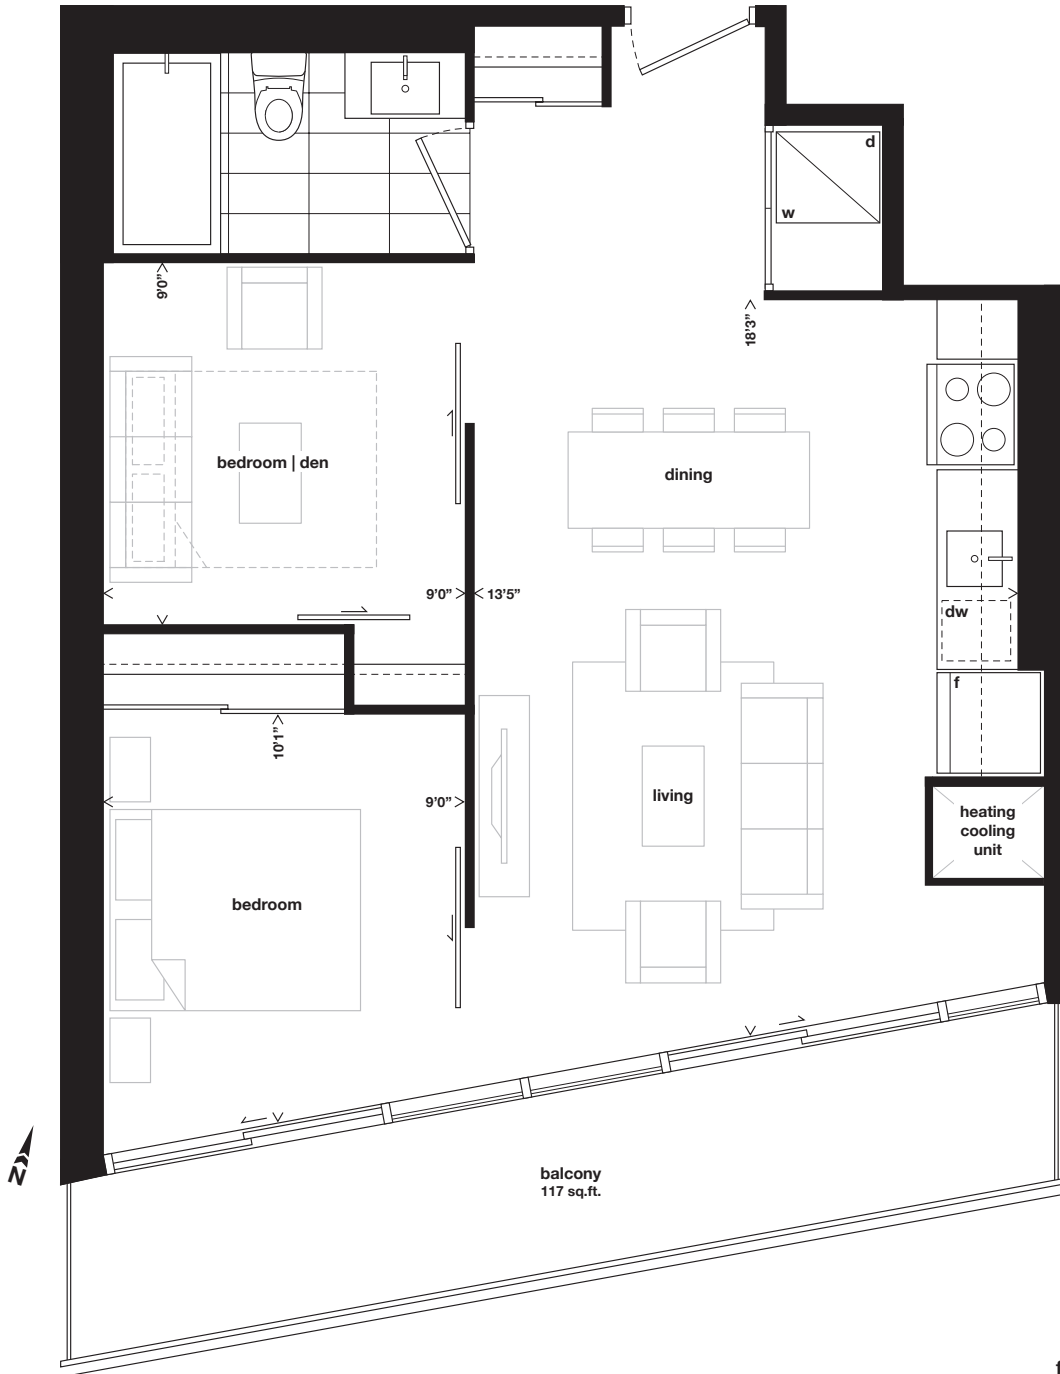

C1

two bedroom
626 sq.ft.
plus 117 sq.ft. balcony

glasshouse
skylofts in the city

All sizes and specifications are subject to change without notice. E.&O.E.