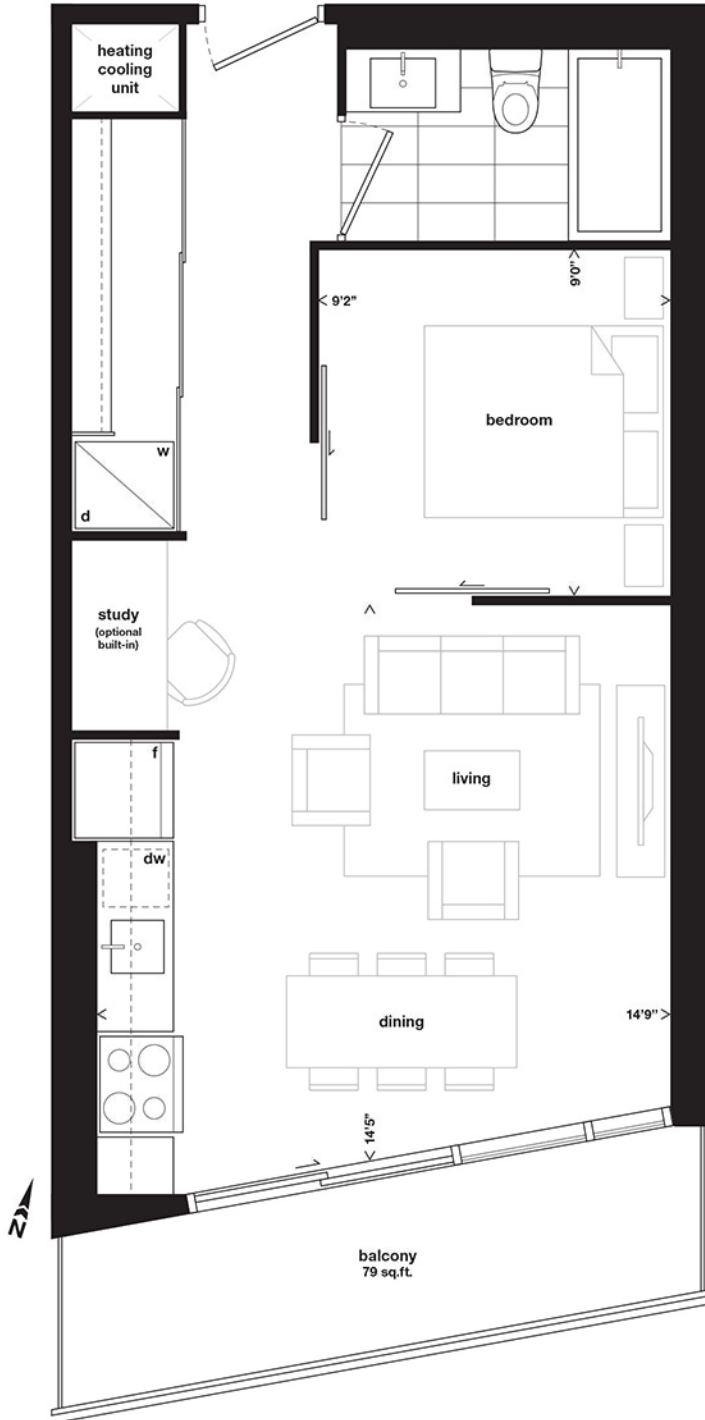

a2

one bedroom
502 sq.ft.
plus 79 sq.ft. balcony

SOLD OUT

glasshouse
skylofts in the city

All sizes and specifications are subject to change without notice. E.&O.E.