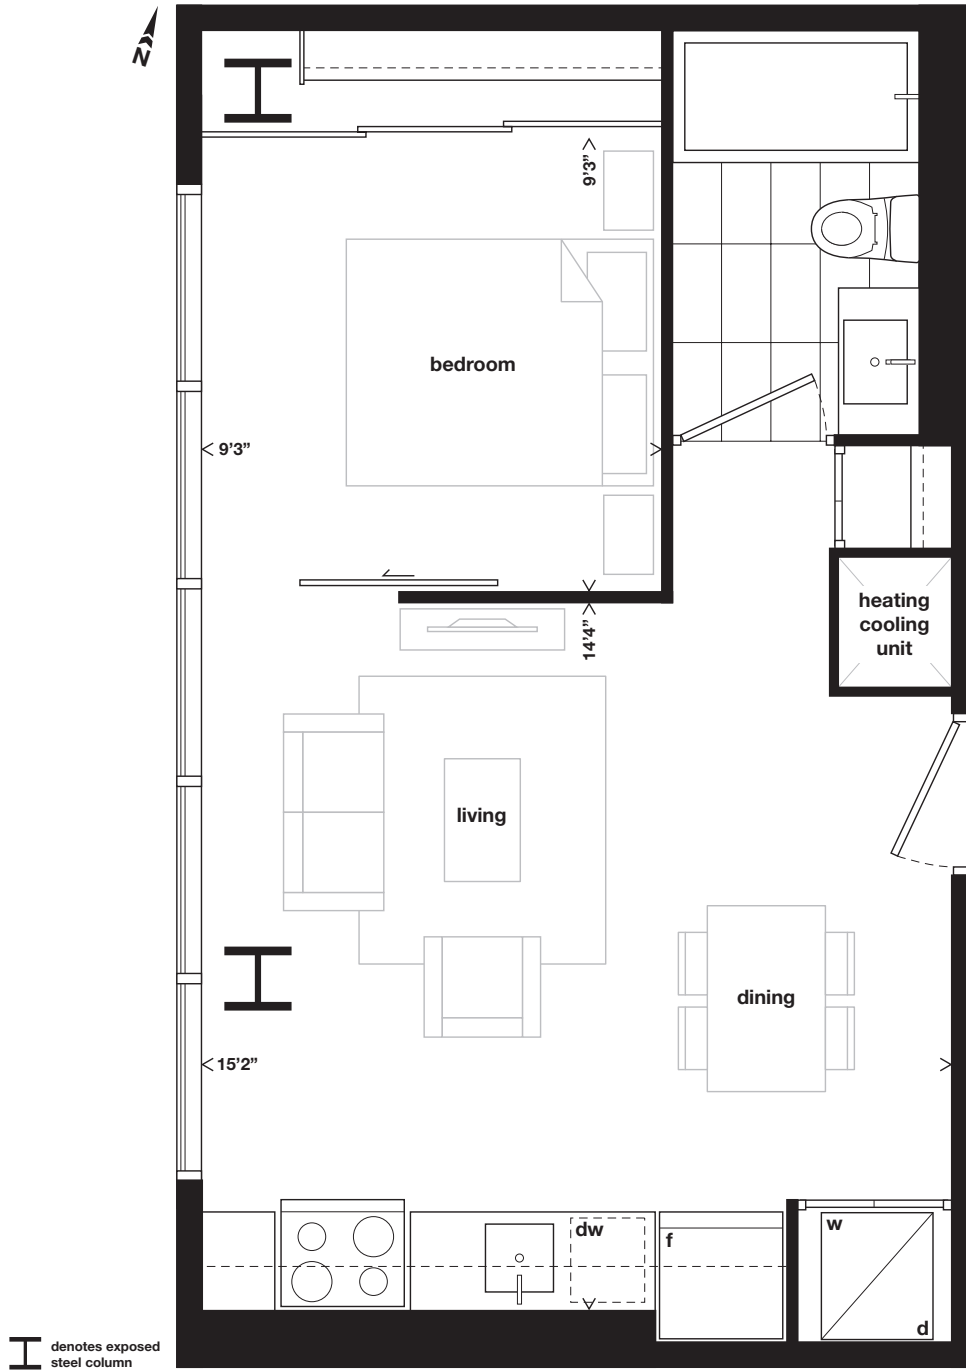

# a1

one bedroom  
**435 sq.ft.**

**glasshouse**  
skylofts in the city

All sizes and specifications are subject to change without notice. E.&O.E.